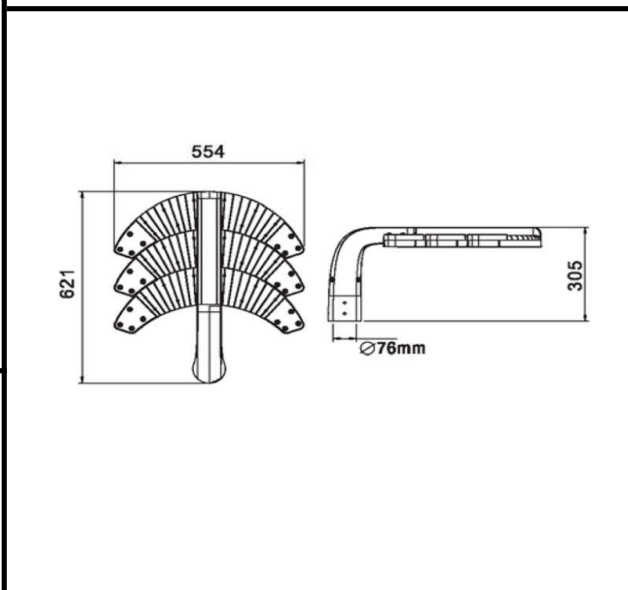

Sovitron Interior Pvt.Ltd.

Model Name	FLASH-1036C Post Top/DL-OJD-1036C-60
Description	Post Top

Technical description	Image
-----------------------	-------

Dimension	L=621mm W=554mm H=305mm
Frame	Aluminium Die-cast
Color Tempertaure	4000K
Power	60W
Total Luminous Flux	4800 lm
Efficacy	80 lm/W
IP rating	66
Beam angle	N.A
Color Rendering	≥80
Mounting	Pole Mounted
Optics	PC Diffuser
Dimming	NON-Dimmable
Operating Voltage	220-240 VAC
Standard Lifetime	L70 minimum at 50,000 burning hours

Dimension diagram

Remarks:-

Address: Plot #7 Saroorpur-Nangla Industrial Area,Ballabgarh-Sohna Road,Faridabad-121005
Email: info@sovitron.com